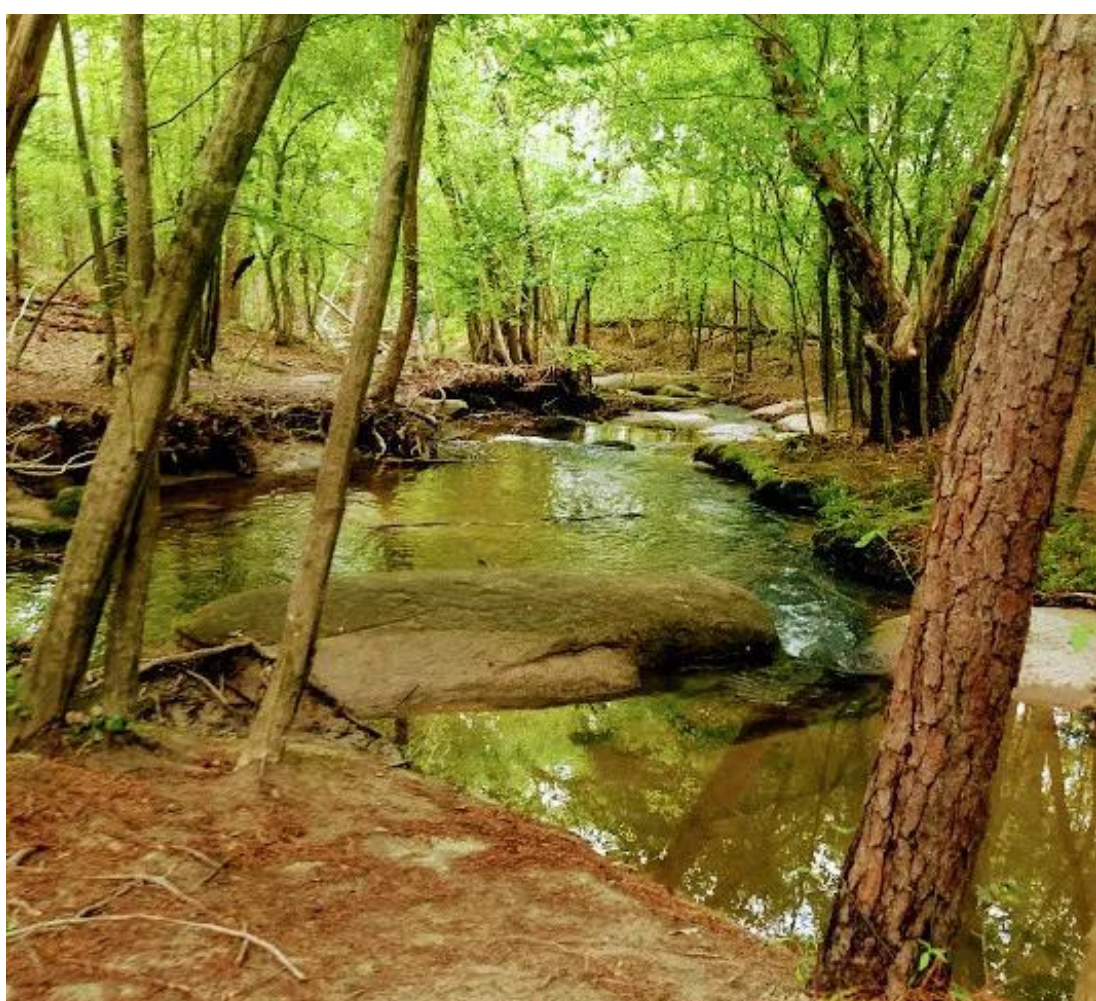

Travel Details:

- Nashville International Airport is the closest major airport. Airport pick up and drop off is available for volunteers and will be arranged upon confirmation of the trip.